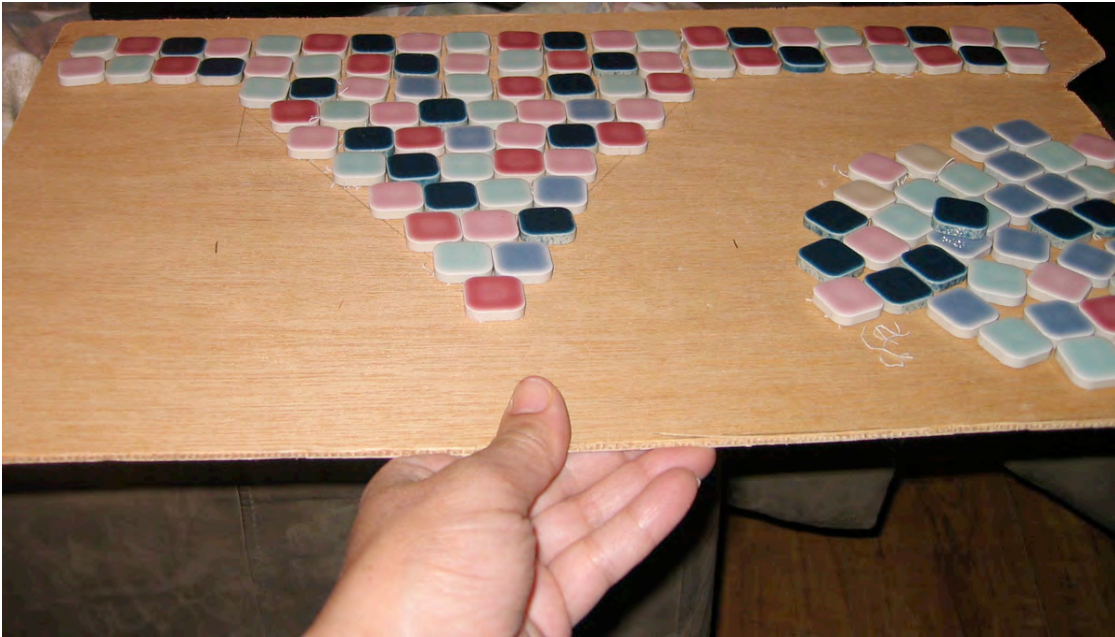

**Concrete
Creations**

*Proudly
made in
USA*

Our self-contained just plug in & enjoy Madera fountain/birdbath.

A beautiful addition for spas, yards, or even interior settings. Perfect for both residential & commercial.

The beauty of the **Madera fountain** is not only the fact that it is *fully customized and can be built in different sizes, with different style Mosaic, and different colors*; it is also totally fully functional out of our shop. **Just add water, plug it in and enjoy it.**

Play around with different styles colors and patterns, and as always have fun.

The **Madera fountain** in our exhibit was 25" w x 30" h, and as usual **can be built in larger sizes.**